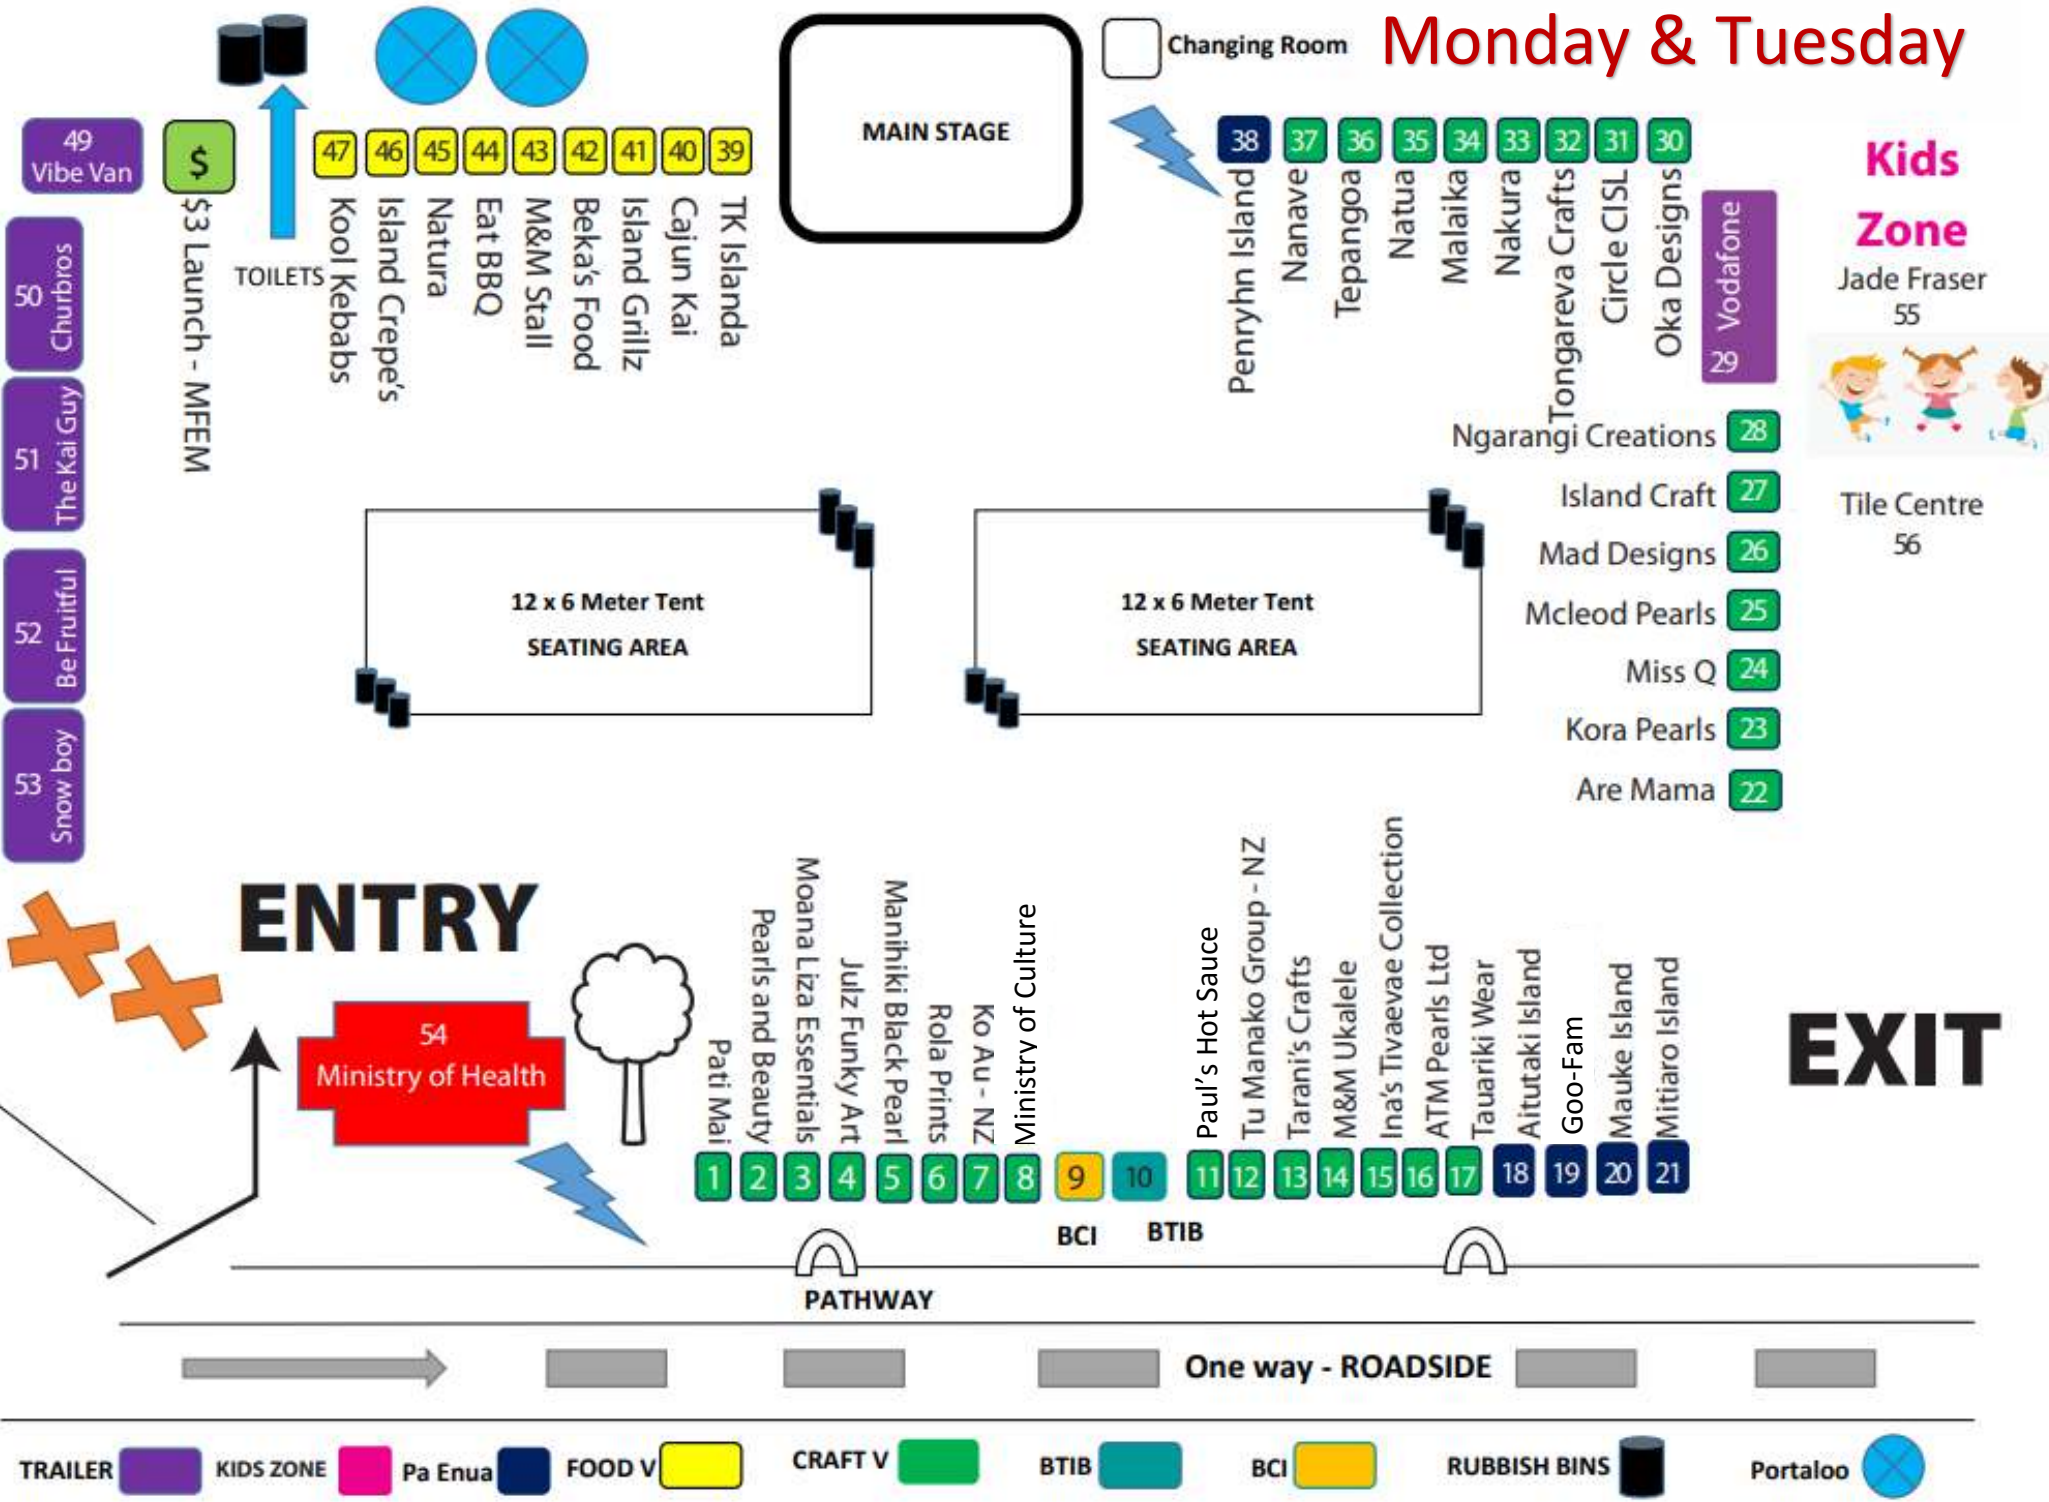

Monday & Tuesday

- TRAILER
- KIDS ZONE
- Pa Enuā
- FOOD V
- CRAFT V
- BTIB
- BCI
- RUBBISH BINS
- Portaloo